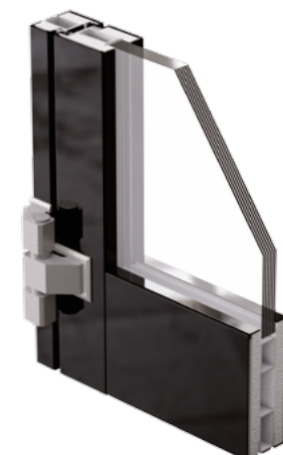

Porta tagliafuoco serie Bloxall con finitura speciale NERO SPECCHIATO
Fire Glazing Door with rare NERO SPECCHIATO finishing.

CLASSI DI RESISTENZA
FIRE RESISTANCE

EI60

EI 60 class glazed firewall frame, constructed with 20/10 steel tubular bearing frame, Protected on the two sides by sheets of cement based silicate, asbestos free, fixed mechanically to the structure. Coplanar extruded aluminium covering profiles, alloy to UNI 3569 TA 16 standard, drawn in a manner to create a rabbet between the fixed and mobile frames, and housings for the cold smoke and heat expansion seals. Total frame thickness 70 mm. Made with or without central strip.

HINGES

In steel with three adjustable wings welded to the structure, rotating on thrust bearings and with stainless steel pins.

LOCK

Self-locking, released by turning the handle.

DRUM

Nickel plated Yale type drum.

GLASS

EXTRACLEAR PYROSTOP EI 60 mm.23.

CERNIERE

In acciaio a tre ali regolabili saldate alla struttura, con rotazione su cuscinetti reggispinta, perni in acciaio inox.

SERRATURA

Autobloccante, sganciabile con semplice rotazione della maniglia.

VETRO

EXTRACLEAR PYROSTOP EI 60 mm.23.

MODELLI
MODELS

A UNA ANTA
SINGLE LEAF

A DUE ANTE
DOUBLE LEAF

SCORREVOLI
SLIDING

SEZIONE 3D
3D SECTION

FINITURE CLASSICHE E SU RICHIESTA
CLASSIC FINISHES & FINISHES ON REQUEST